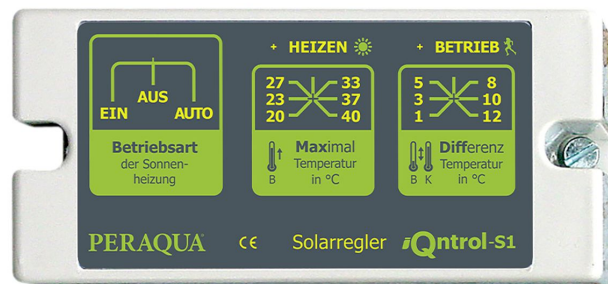

Immersion probe made of brass chromed d10mm

Product	G-kg	PU	Prod.No.
Diving detector brass d10mm with 20cm cable	0.02	1.00	7300689
Diving detector brass d10mm with 20m cable	0.41	1.00	7300690
Diving detector brass d10mm with 20m cable	0.83	1.00	7300691

Contact sensor made of brass

Product	G-kg	PU	Prod.No.
Attach sensor brass chromed with 20cm cable	0.03	1.00	7300692
Attach sensor brass chromed with 10m cable	0.41	1.00	7300693
Attach sensor brass chromed with 20m cable	0.81	1.00	7300694