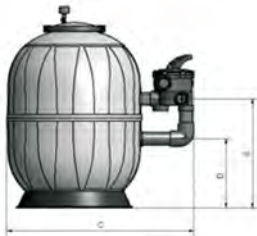

SAND QUANTITY KG

	d450	d530	d620	d790
Granular Size 0,4-0,8mm	75	100	150	250