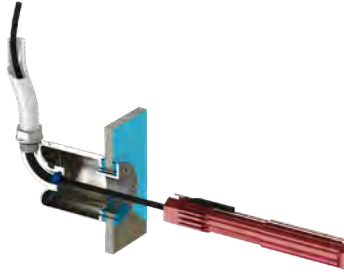

Installation set

for Adagio wall conduit

Product	G-kg	PU	Prod.No.
Adagio installation set	0.13	1.00	75556