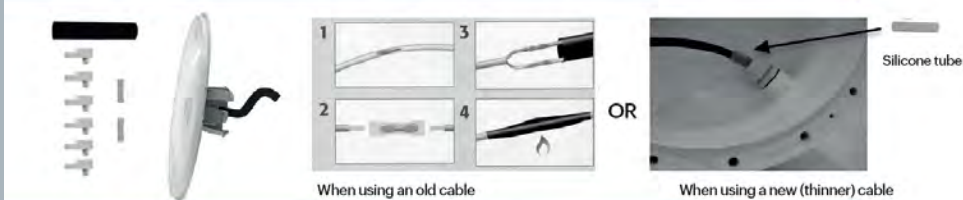

The Moonlight underwater light offers a range of fixed colours as well as dynamic scenarios. It convinces with the ultra-flat design and following characteristics:

- » Diameter 17 cm
- » Completely compatible with PAR56 niche
- » Lifespan LEDs: > 25.000 hours
- » NoAir™ housing filled with resin, so it avoids air gaps
- » Compatible with salt electrolysis
- » inclusive 4 m cable made of rubber
- » RGB offers 16 different colours

RETROFIT IN PAR56-BRACKET

1

2

3

Moonlight RGB multicolour

with installation clamps for all common light brands and all common 300 W light frames, niches for retrofitting, optional with remote control, IP68, input voltage 8 V AC-14 V AC, 4 m cable 2-wire, 16 colours