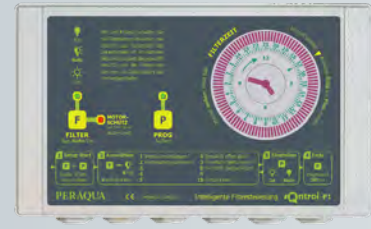

Example: complete backwash set with iQntrol-P5 and Aquastar® mp6 plc

iQntrol-P3

- » Filter control
- » Solar heating control

iQntrol-P2

- » Filter control
- » Heating control

iQntrol-P1

- » Filter control

These three models have been specially designed to regulate the pool temperature with the filter control. The basic model is the simply intelligent iQntrol-P1 filter control.

Thanks to state-of-the-art microprocessor technology, the controller manages with just a few components and thus offers practical functions through smart technology.

The pool temperature is regulated with a large knob. In the P3 filter control, the difference temperature can be adjusted as well.