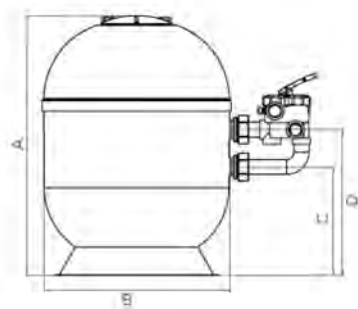

Dimensions d400-d900