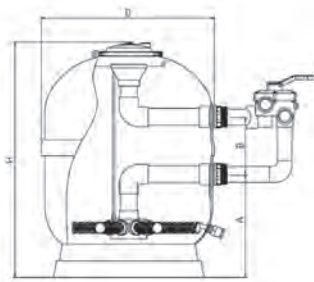

600 2"

Polyester Filter VIENNA laminiert side mount

with original Praher 7-way backwash valve (manual), incl. glued piping set, transparent filter lid, man hole 17.5 cm. Manometer, manual aerating, neutral singlepacking, drain valve, 2 years guarantee for filter

TECHNISCHE DATEILS

	77364	77365	7300165	77366	77367
Ø Filter D mm	500	600	600	750	900
H mm	805	850	850	985	1050
A mm	290	330	330	325	400
B mm	125	125	125	230	230
Connection	1.5"	1.5"	2" (*)	2"	2"
Filtration Area m²	0,19	0,3	0,3	0,44	0,64
Filtration velocity in m³/h/ m²	50	50	50	50	50
Flow rate m³/h	10	14	14	22	32
Sand kg	75	125	125	250	275
Granulat Größe					
0,4 - 0,8 mm	25 kg	25 kg	25 kg	50 kg	25 kg
0,7 - 1,25 mm	50 kg	75 kg	75 kg	100 kg	125 kg
1,0 - 2,0 mm		25 kg	25 kg	75 kg	75 kg
2,0 - 4,0 mm				25 kg	75 kg
Poolvolume up to m³	72	112	112	168	240
Max. operation pressure	2 bar	2 bar	2 bar	2 bar	2 bar
Gross weight kg	20	25	25	33	51
Packing volume m³	0,27	0,36	0,36	0,60	1,01

(*) improved Flow and Pressure Loss Values using a 2" valve, see diagrams in chapter Manual Backwash Valves

Product	G-kg	PU	Prod.No.
<u>Polyester filter VIENNA laminated side mount_</u>			
Filter VIENNA side mount black 500 - 20" with manometer incl. pipe-system neutral and single packing with original Praher 1 1/2" 6 way manual valve	18.00	1.00	77364
Filter VIENNA laminated side mount black 600 - 24" with manometer incl. pipe-system neutral and single packing with original Praher 1 1/2" 6 way manual valve	22.70	1.00	77365
Filter VIENNA laminated side mount black 600 - 24" with manometer incl. pipe-system neutral and single packing, with original Praher 2" 6 way manual valve	23.00	1.00	7300165
Filter VIENNA side mount black 750 - 30" with manometer incl. pipe-system neutral and single packing with original Praher 2" 6 way manual valve	35.60	1.00	77366
Filter VIENNA side mount black 900 - 36" with manometer incl. pipe-system neutral and single packing with original Praher 2" 6 way manual valve	48.10	1.00	77367