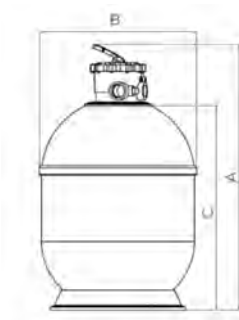

Polyester Filter VIENNA II laminiert top mount

RAL5015 blue, incl. manometer, piping set and original Praher SM 1 1/2" bzw. 2" 7-way valve manual, 5 years guarantee for filter tank tightness

PRODUCT DETAILS- filter for private pools

- manufactured according industrial standards
- reinforced fibre glass filter body, UV resistant
- incl. pressure indication and 1 1/2" 7 way top mount valve
- drain set for easy emptying of water
- integrated aerating to avoid air bubbles in the filter
- filter opening 17 cm

TECHNICAL DETAILS

Ø Filter	Ø 400	Ø 510	Ø 620
A mm	795	1020	1090
B mm	400	510	620
C mm	535	760	830
Connection	1,5"	1,5"	1,5"
Filtration Area m²	0,13	0,20	0,30
Flow m³/h at 50 m³/h/m²	6,5	10,2	15,1
Nature Works kg	40	80	120
Gross Weight kg	12	18	23,5

Product	G-kg	PU	Prod.No.
Polyester filter VIENNA II, laminated, top mount, blue, d400, incl. manometer, clamping ring and original Praher TM 1 1/2" 7 way backwash valve manual	12.00	8.00	7300506
Polyester filter VIENNA II, laminated, top mount, blue, d510, incl. manometer, clamping ring and original Praher TM 1 1/2" 7 way backwash valve manual	18.00	8.00	7300507
Polyester filter VIENNA II, laminated, top mount, blue, d620, incl. manometer, clamping ring and original Praher TM 1 1/2" 7 way backwash valve manual	24.00	8.00	7300508