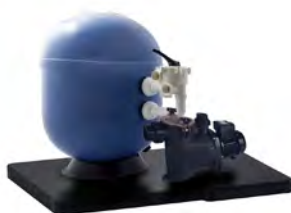

Optionally, exact venting with Praher S4 laboratory ball valve (chapter PVC Valves, Prod.No. 122353A) for filter series VIENNA II d400-d900 only

K4 butterfly valves PVC, hand, pneumatic or electric actuator, see in chapter PVC products