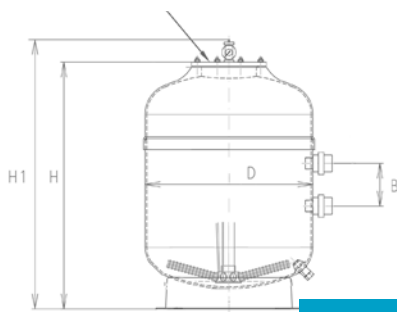

Ø200 FILTER LID	3/4" ABLASSVENTIL
2.5 BAR OPERATION PRESSURE	MODEL Ø610 - 2"

RAL 5015 2"

RAL 6018 2"