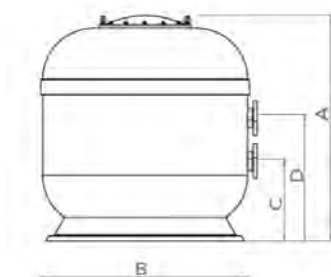

Dimensions d400-d900

Dimensions d950 - d1400

Also available without Praher valve and piping set on request, personalized colours and label from 100 pcs. against surcharge.

Transparent lid

Drainage kit incl. drain valve with hose connection (parts delivered loose, not included in filter package)