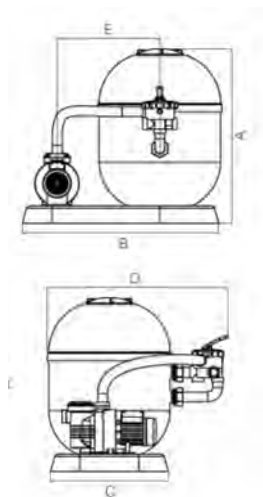

**+ SERIES M
FILTER PUMP**

Symbol image, delivery with PVC piping

Polyester filter VIENNA II / compact filter set

RAL 5015 blue, with original Praher 7 way valve, blue, incl. glued piping set + 3 pcs Ocean® unions d50/1 1/2"AG, transparent filter lid screw type. Manometer, manual aerating, with Smart filter pump series M, installed on PE filter palette, neutral single packing, 5 years guarantee for filter tank tightness

TECHNICAL DETAILS

Ø Filter	Ø 400	Ø 510	Ø 620
A mm	592	817	887
B mm	1000	1000	1000
C mm	600	600	600
D mm	475	783	893
E mm	506	506	506
Connection	1,5"	1,5"	1,5"
Filtration Area m²	0,13	0,20	0,30
Flow m³/h at 50 m³/h/m²	7,5	8,5	15,1
Nature Works kg	40	80	120
Gross Weight kg	19	26	29

Product	G-kg	PU	Prod.No.
Compact filter set VIENNA II laminated,side mount, blue d400, cover screw type transparent, fixed piping, incl. original Praher 7 way backwash valve SM 1 1/2", manual, incl. Smart pump M33 type 0,25 kW 8m3/h	45.00	1.00	7300497
Compact filter set VIENNA II laminated,side mount, blue d510, cover screw type transparent, fixed piping, incl. original Praher 7 way backwash valve SM 1 1/2", manual, incl. Smart pump M50 type 0,37 kW, 10m3/h	50.00	1.00	7300498
Compact filter set VIENNA II laminated,side mount, blue d620, cover screw type transparent, fixed piping, incl. original Praher 7 way backwash valve SM 1 1/2", manual, incl. Smart pump M75 type 0,55 kW, 12m3/h	55.00	1.00	7300499